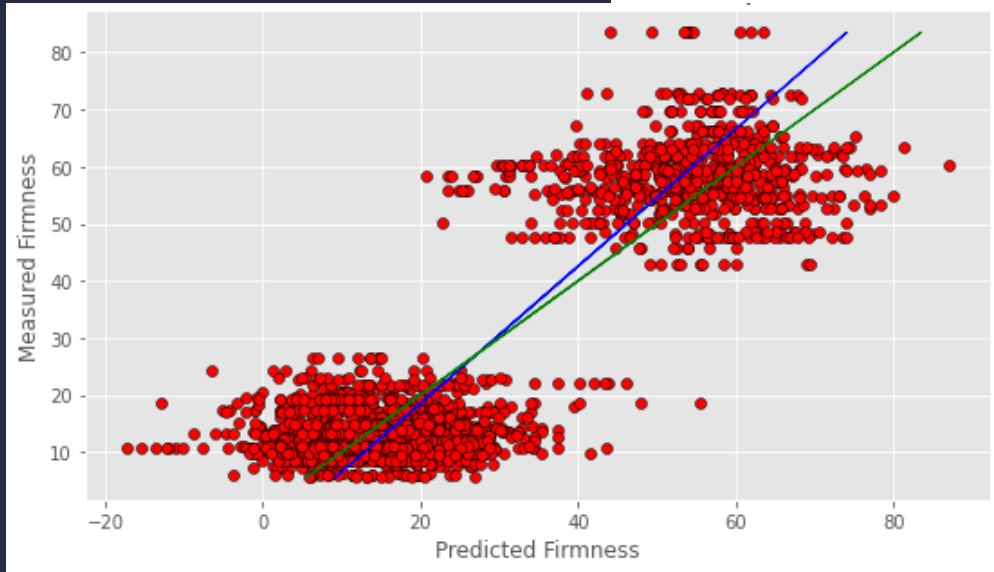

Magic green thumb

Visual observation

Odor smell

Manual touch

'Gut feeling;

THE DIGITAL ORCHARD

DETECTION OF PESTS AND DEFECTS CAUSED BY INSECTS

Non-invasive fruit quality monitoring

Example pear firmness

Combining latent vectors resulting from ultrasound and hyperspectral models in a Late **Deep Fusion** approach results in **$R^2 = 95.7\%$**

OnePlanet Research Center is an innovation center for nano- and digital technology in agriculture, food, health and environment. It is a multidisciplinary collaboration between nano-technology research center imec, Wageningen University & Research and Radboud University/Radboudumc.