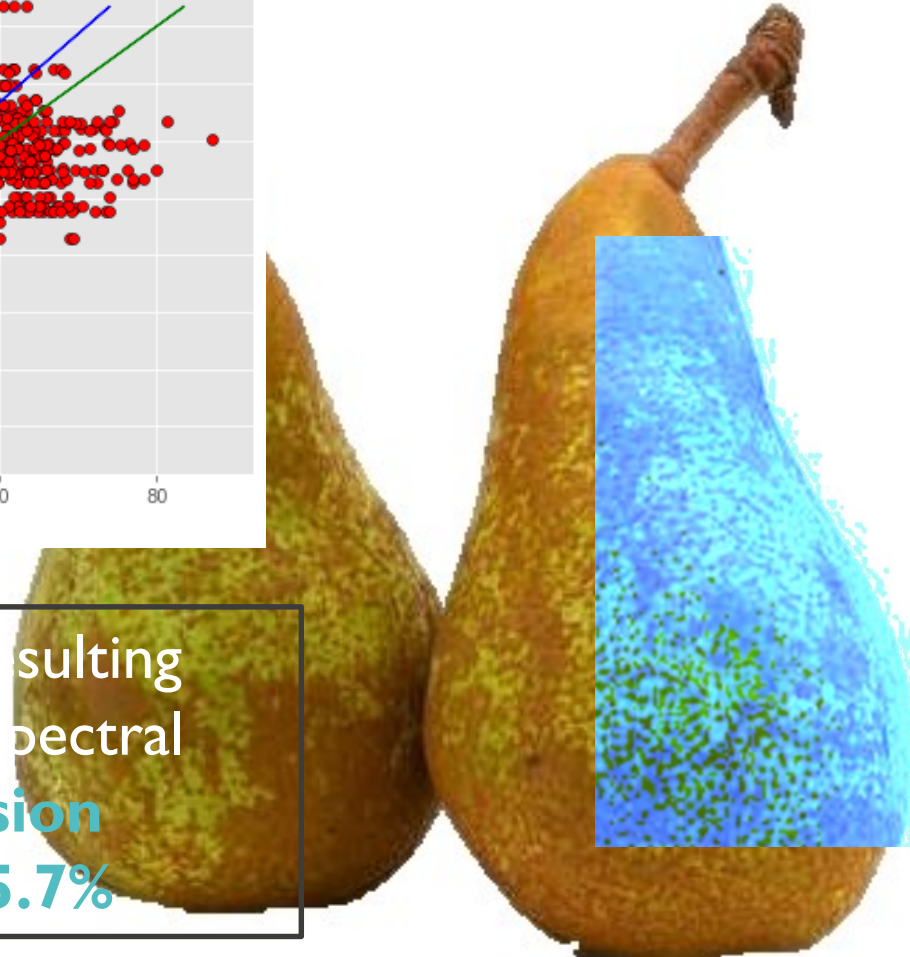

Energy cost

Water availability

ESG score

Indoor climate condition

Market demand

Production target

Sustainability target

'My crops looks too vegetative at this moment, let me increase the temperature a bit and try to steer the temperature a bit and try to steer the nutrients to fruits..'

Magic green thumb

Visual observation

Odor smell

Manual touch

'Gut feeling;

THE DIGITAL ORCHARD

DETECTION OF PESTS AND DEFECTS CAUSED BY INSECTS

Non-invasive fruit quality monitoring

Example pear firmness

Combining latent vectors resulting from ultrasound and hyperspectral models in a Late **Deep Fusion** approach results in **$R^2 = 95.7\%$**

OnePlanet Research Center is an innovation center for nano- and digital technology in agriculture, food, health and environment. It is a multidisciplinary collaboration between nano-technology research center imec, Wageningen University & Research and Radboud University/Radboudumc.