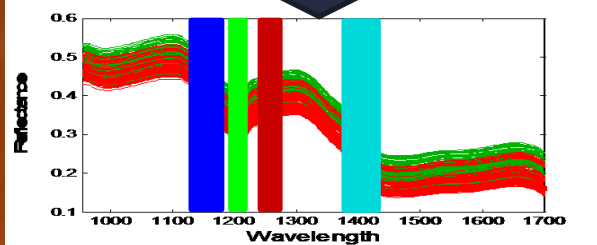

Energy cost

Water availability

ESG score

Indoor climate condition

Market demand

Production target

Sustainability target

'My crops looks too vegetative at this moment, let me increase the temperature a bit and try to steer the temperature a bit and try to steer the nutrients to fruits..'

Magic green thumb

Visual observation

Odor smell

Manual touch

'Gut feeling;

THE DIGITAL ORCHARD

DETECTION OF PESTS AND DEFECTS CAUSED BY INSECTS

Non-invasive fruit quality monitoring

Example pear firmness

Combining latent vectors resulting from ultrasound and hyperspectral models in a Late **Deep Fusion** approach results in **$R^2 = 95.7\%$**

OnePlanet Research Center is an innovation center for nano- and digital technology in agriculture, food, health and environment. It is a multidisciplinary collaboration between nano-technology research center imec, Wageningen University & Research and Radboud University/Radboudumc.