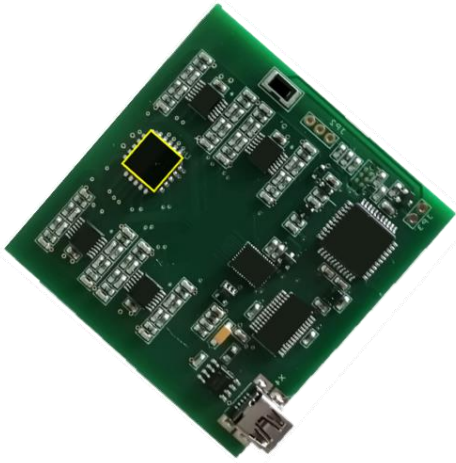

Our Products

OEM Sensing Module

- 16 Channels (850-1700 nm)
- I2C Bus/USB-connection
- Customization possible