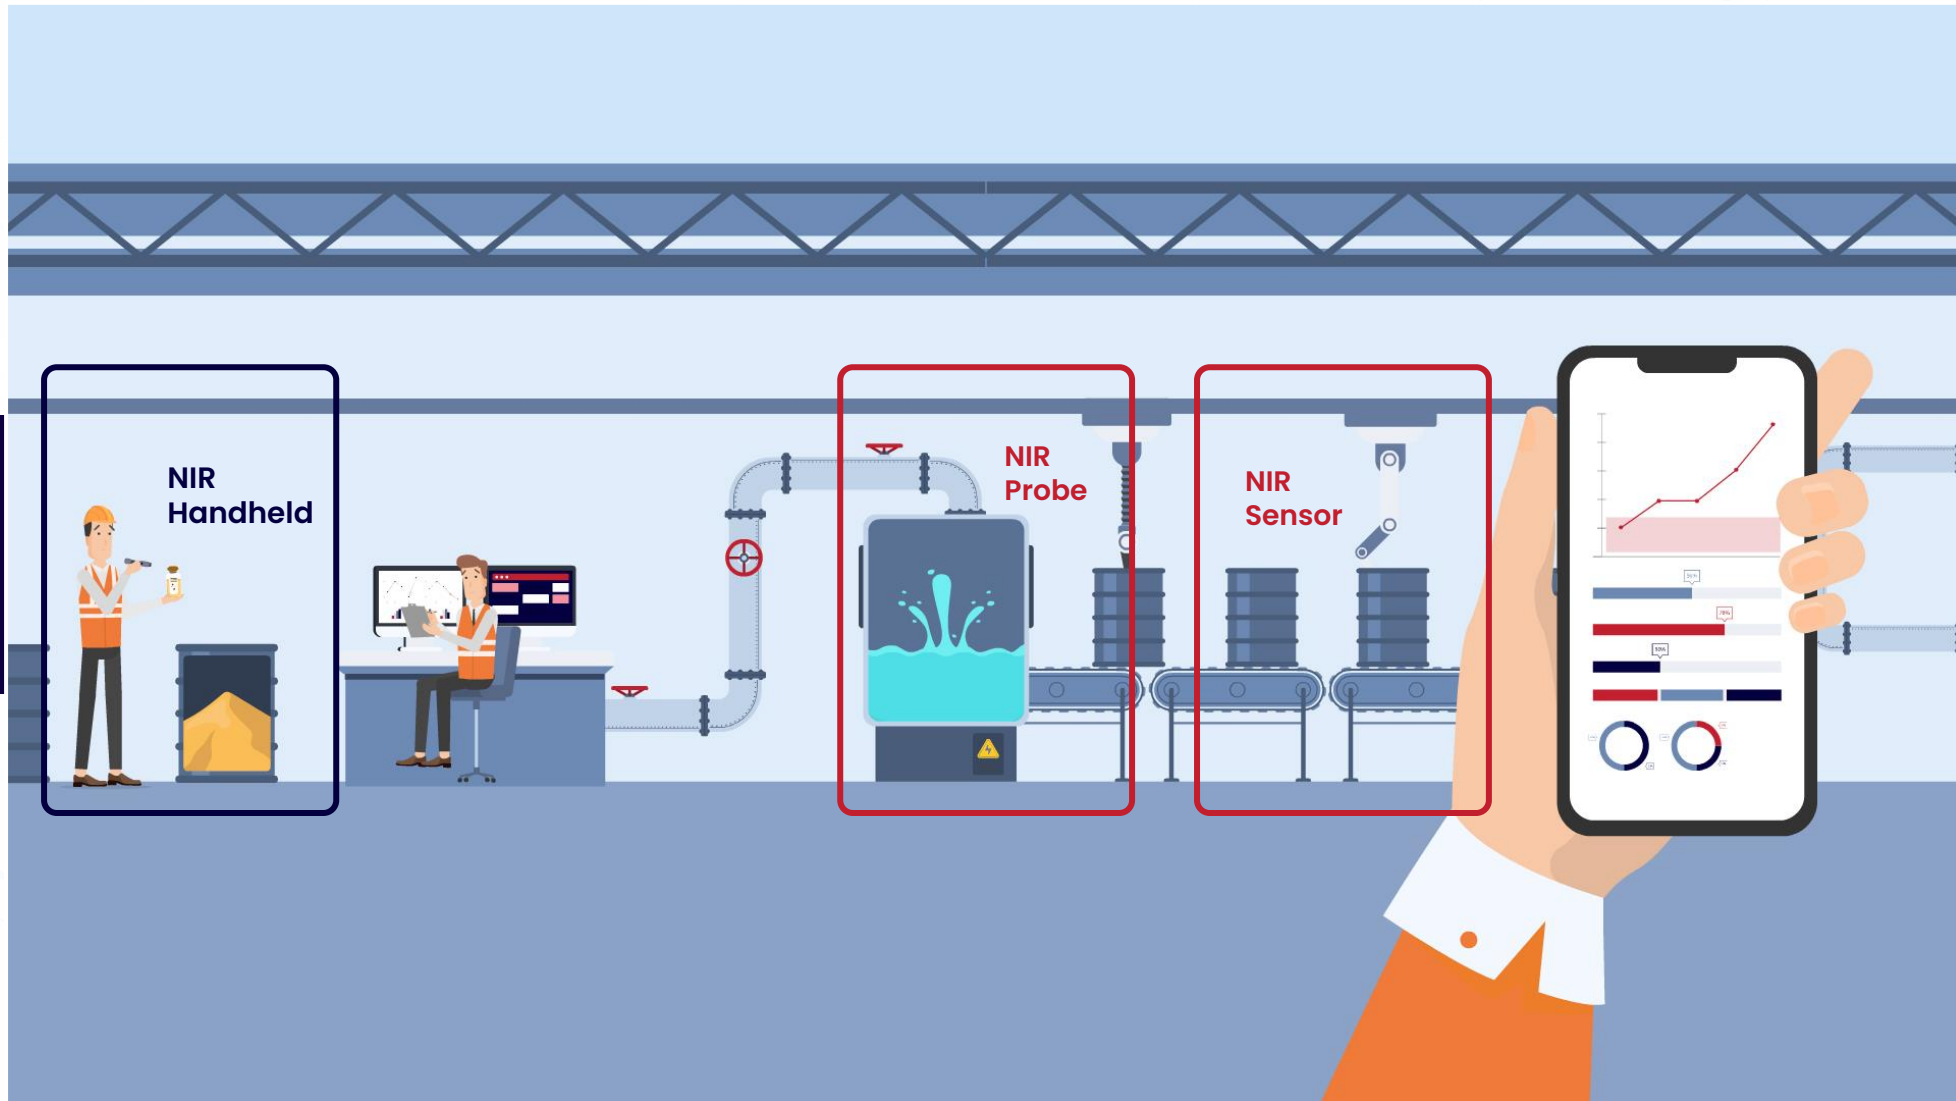

- > External Labs
- > Weeks
- > Expensive

Future

- > Portable
- > Seconds
- > Cost-effective

Enable Real-time Control: Measure & Take Action

Our solution: Integrating a Near-Infrared Lab on-a-chip

MantiSpectra

Smart Farming

- Measure ripeness before harvesting
- Check Quality From Farm to Fork

IoT Industry

- IoT Process Analytical Control
- Identification of Raw Material
- Traceability

Next-Gen Appliances

- Interface with materials
- Automatic optimization
- Best coffee in the world