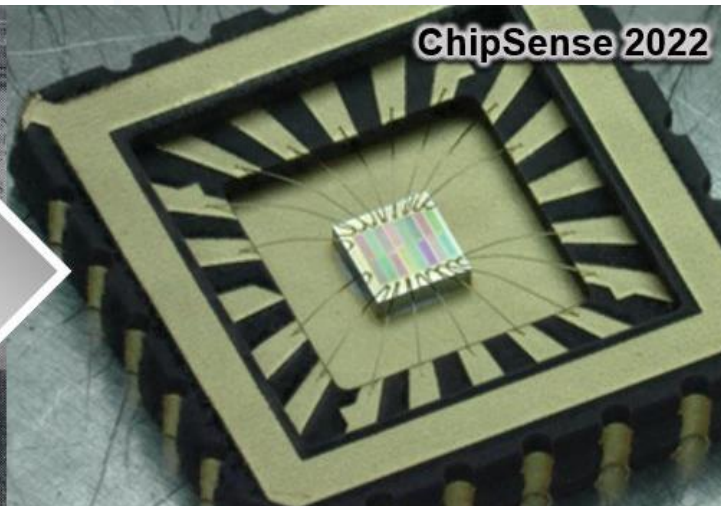

**Spectral Integration Is
Shaping The Future, Here & Now!**