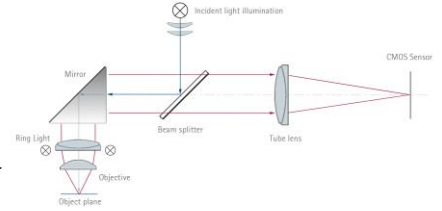

Applications

Imaging Modules

Architecture

Plugins

Imaging Modules

are the Opto own standard
Digital Microscopes and Vision Sensors

Camera Sensor Boards (Sony IMX)

Opto Own Embedded Controller Boards

Limited Mechanical form factors

Standard *Connectors*
One Cable Concept

Hundreds of Plug and Play *Imaging Modules*

High End-*Optical* designs
Made by Opto

Opto Own LED
Illumination designs

Own Software Architecture
OptoViewer