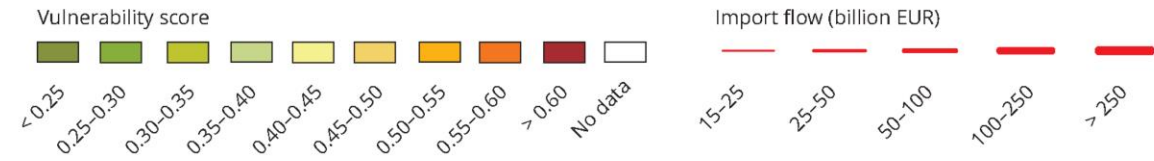

Vulnerability to global climate change and EU imports from outside EU, 2014