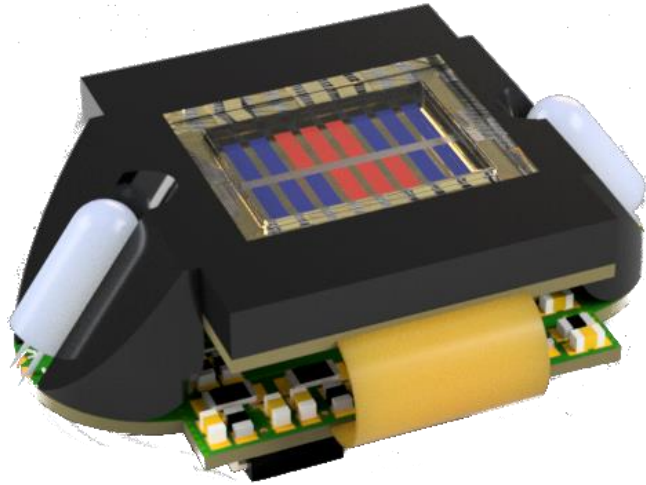

## *HIGH- PERFORMANCE*

- ⦿ Accuracy proven by
- ⦿ High-speed

## HARDWARE

Spectroscopy module  
(2x2 cm)

Spectroscopy Chip  
<1 cm

---