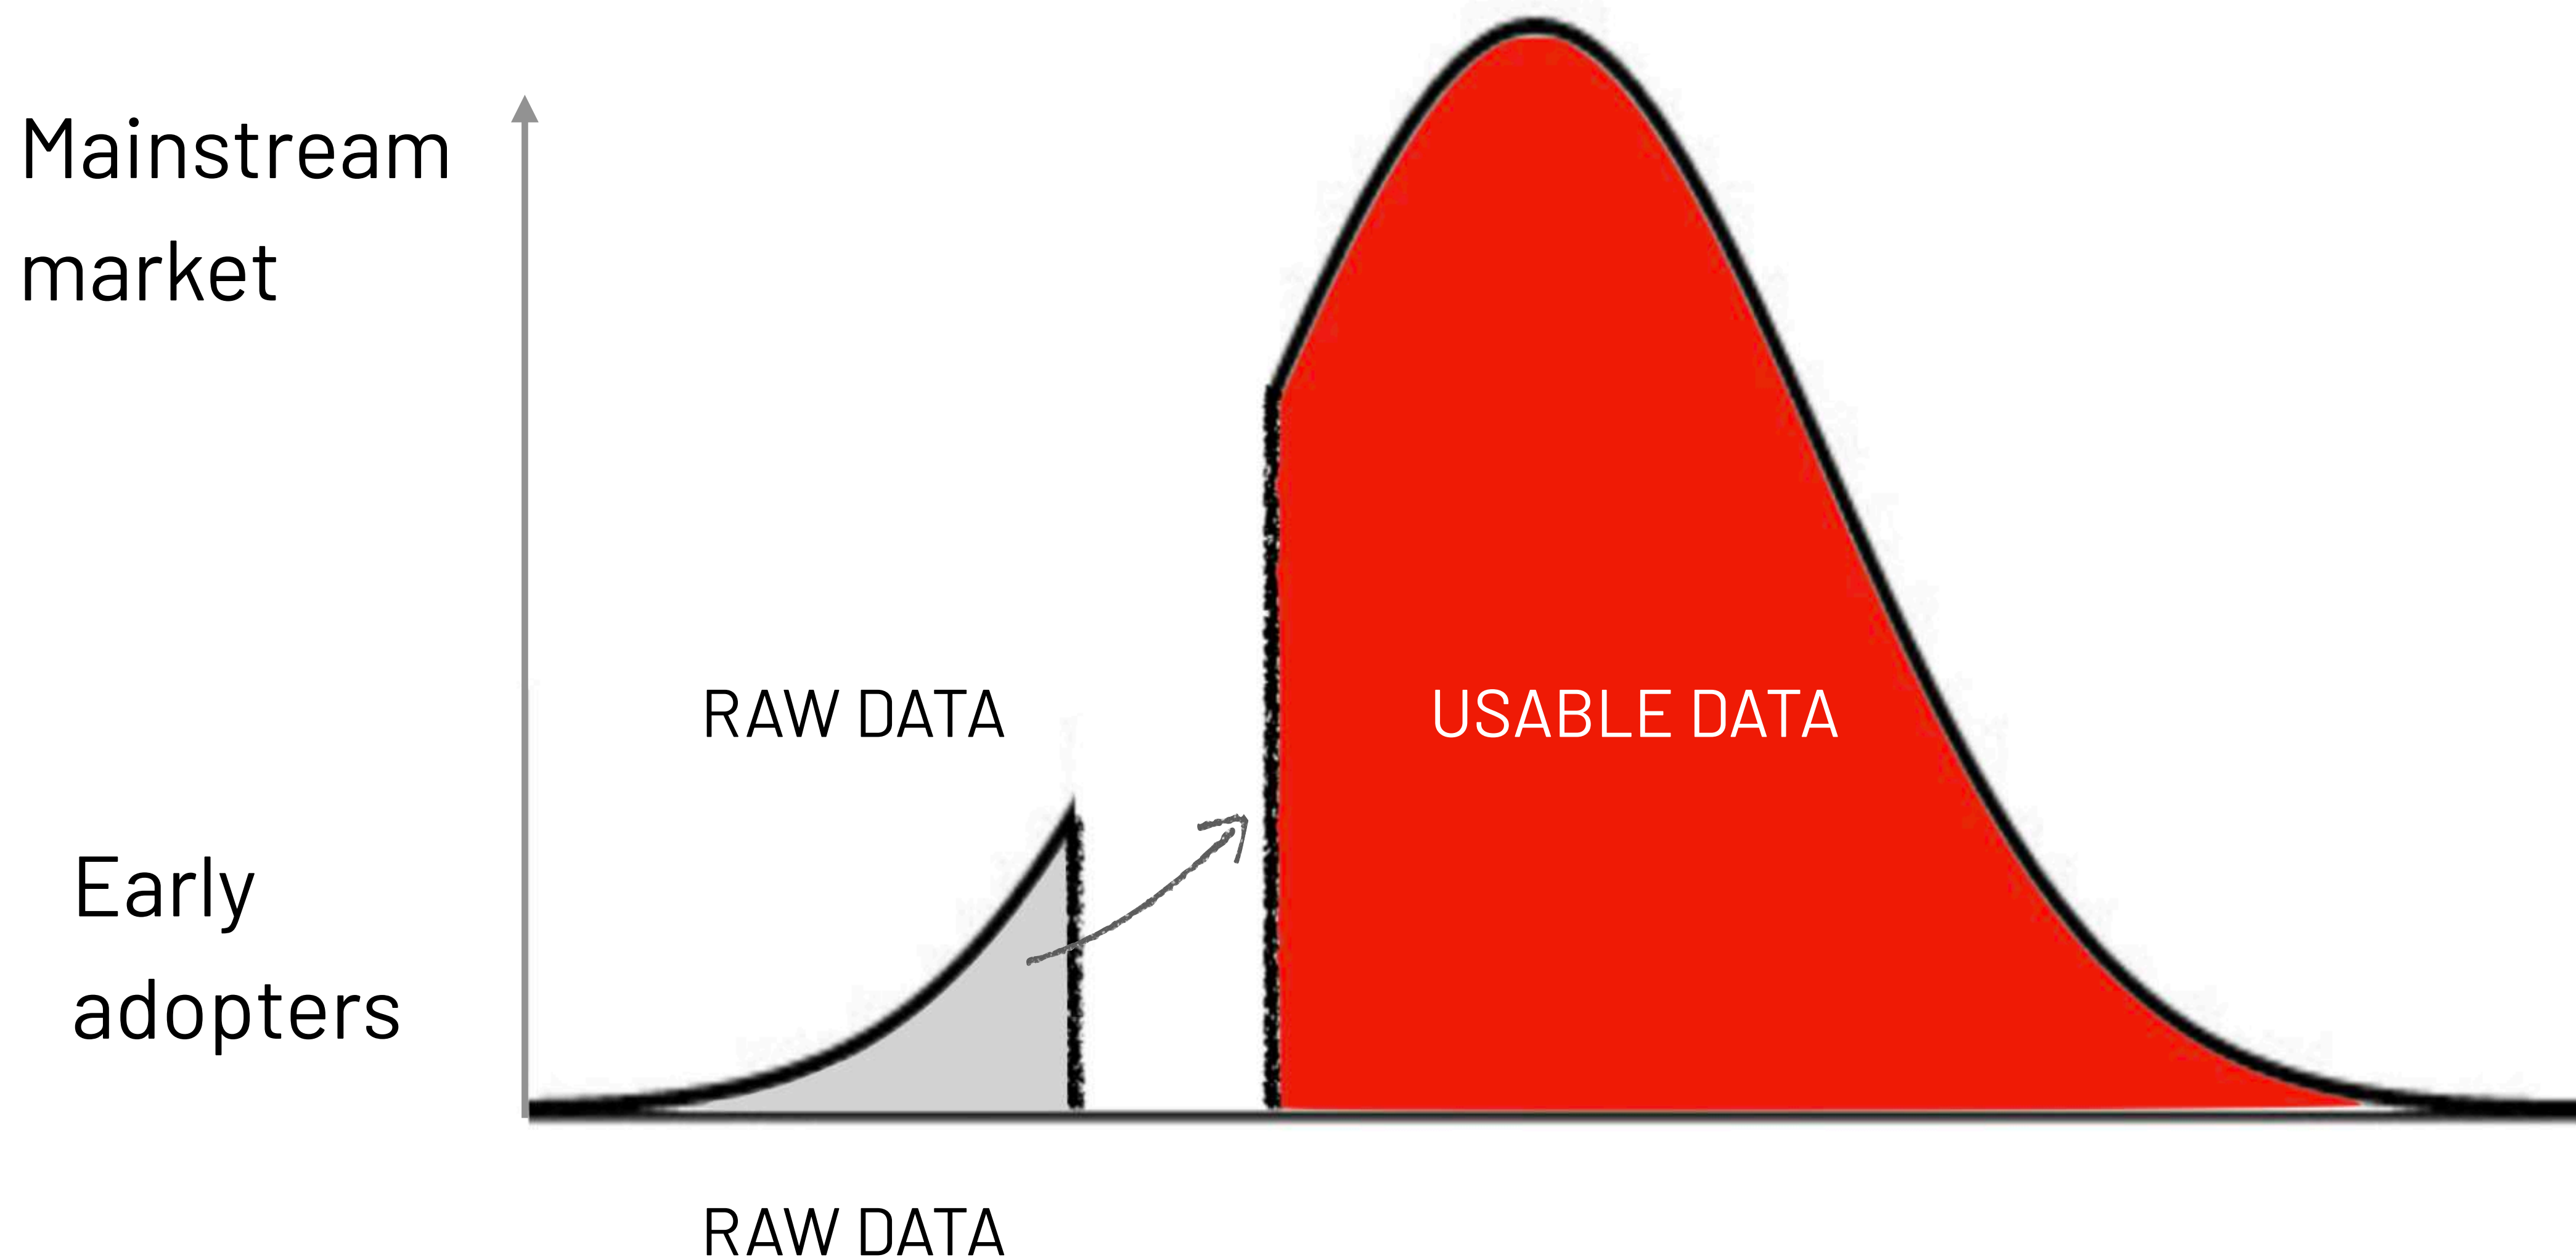

The problem with LiDAR adoption curve