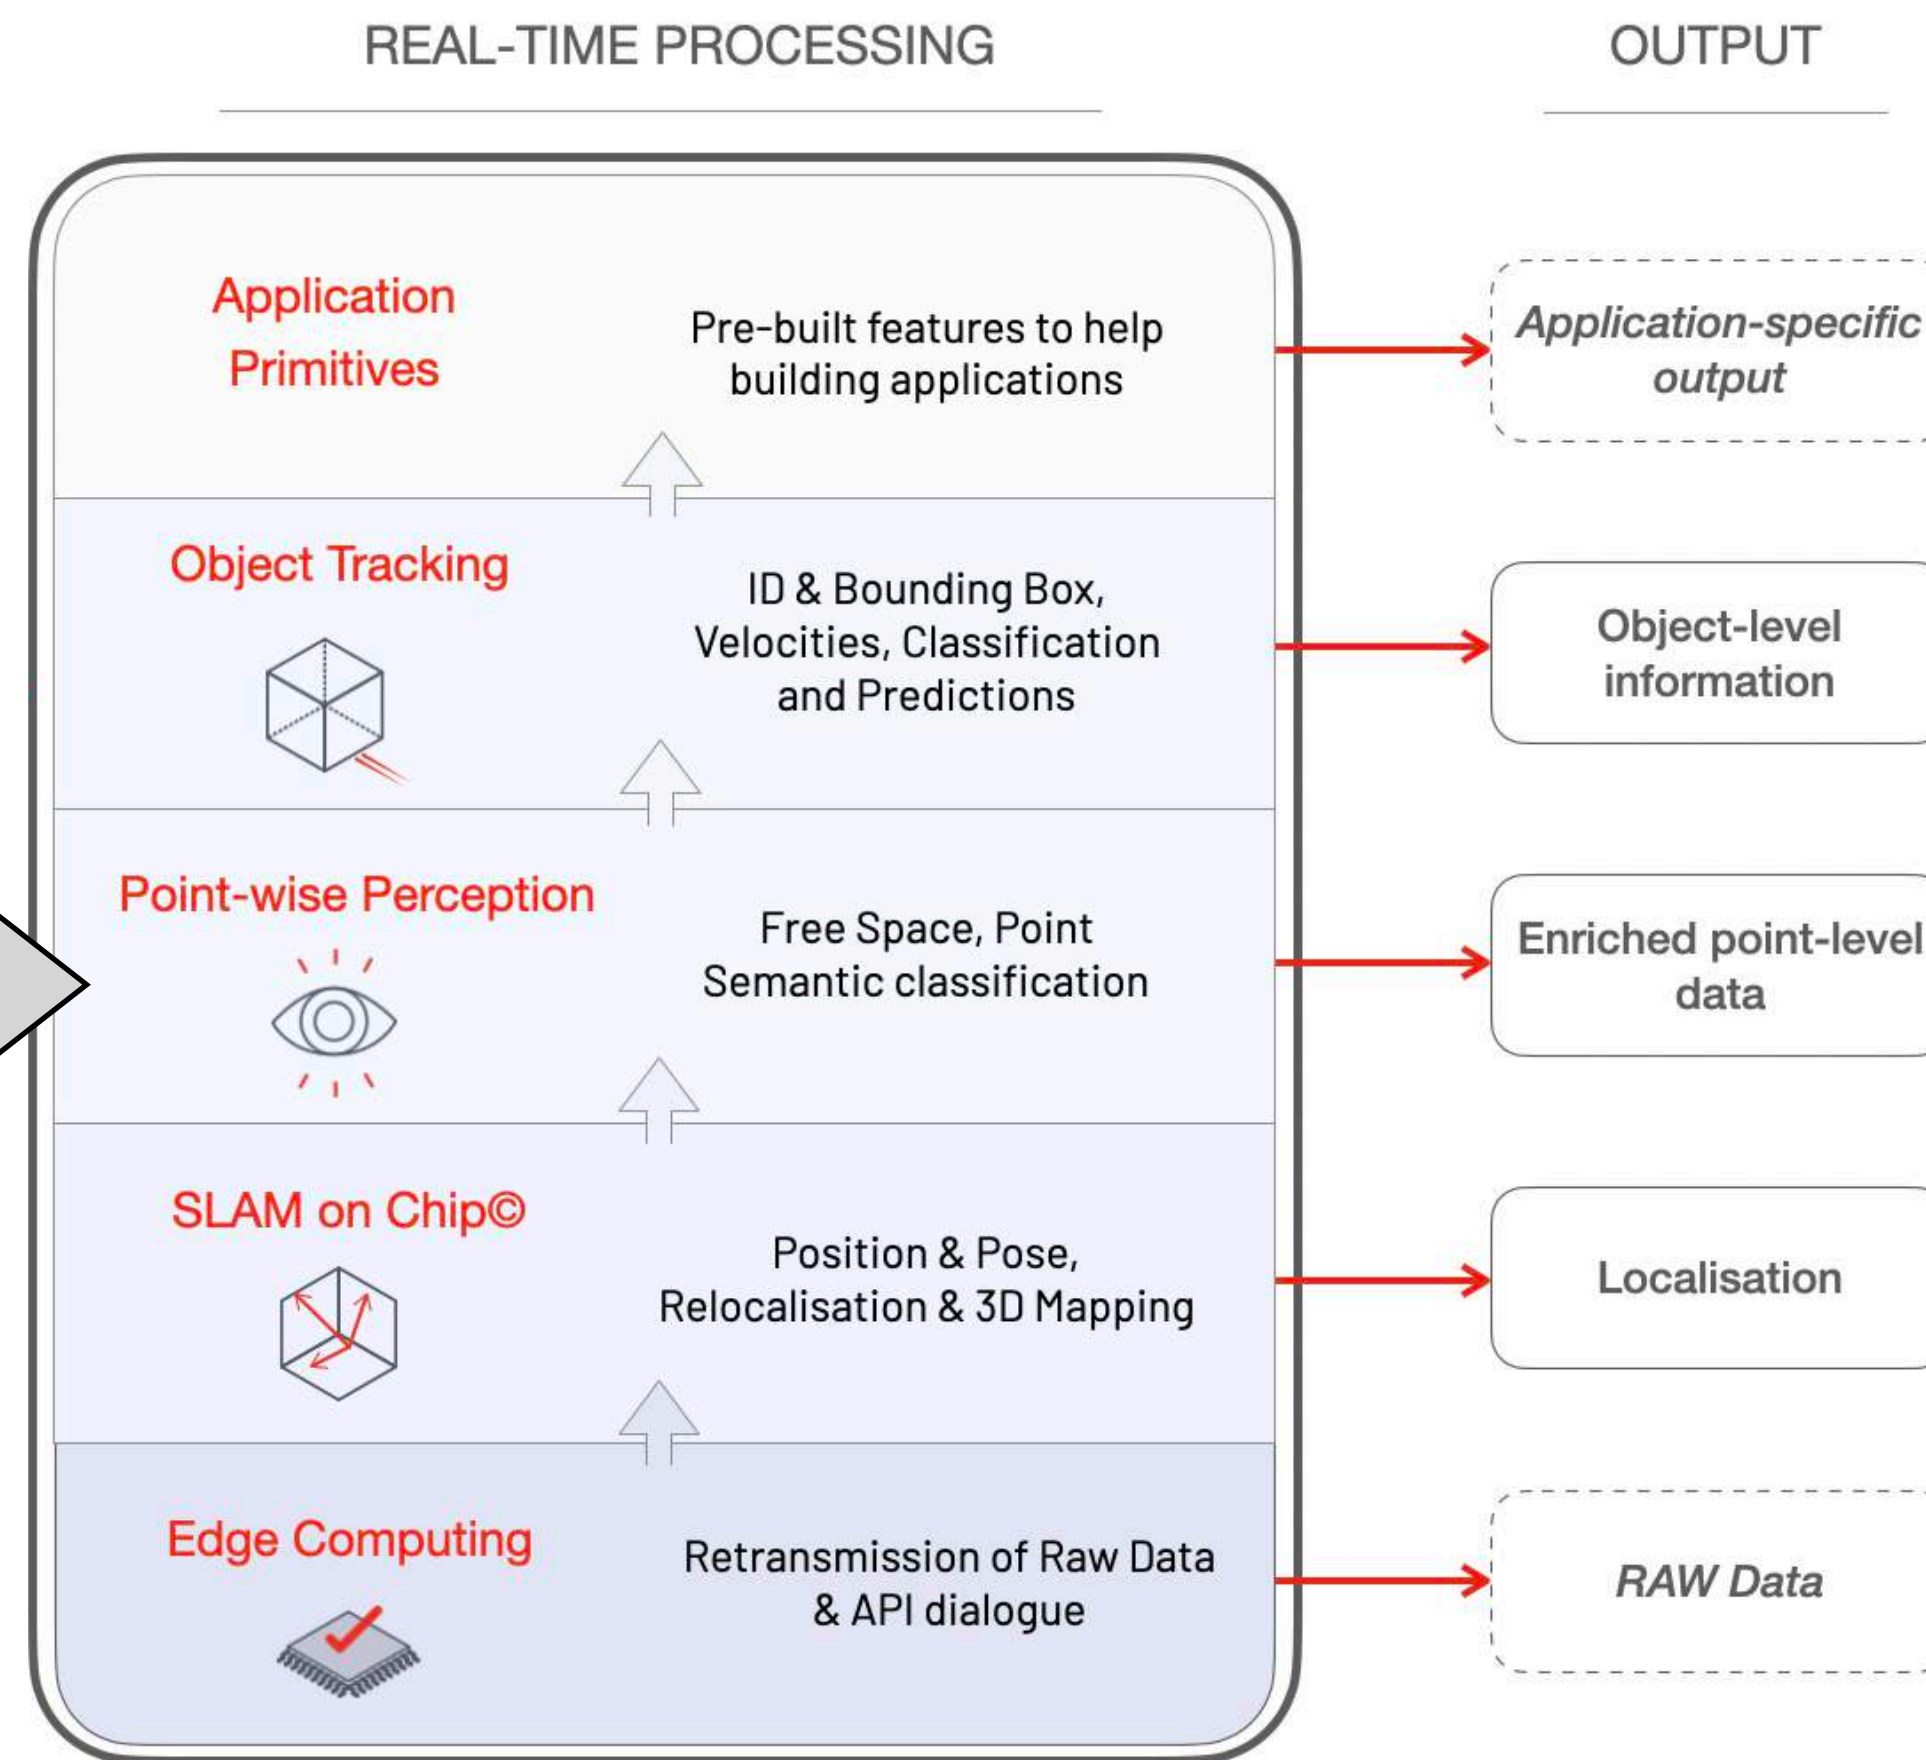

Augmented™
LiDAR

SLAM on Chip[©]

- Relative 6DoF Ego-Motion (*up to 1k frames integration*)
- Absolute Localisation within a map
- Geo-referenced pose & position output (*without GPS input*)

Point-wise perception

- Full velocity vector estimate per point
- Voxel-wise classification (*Ground, Moving, Moveable, Fixed, Vegetation...*)
- Free & Drivable space (*instantaneous & integrated*)

Object Tracking

- Detection & Tracking of Static and Moving objects
- Clustered point & Centroid (*instantaneous & integrated*)
- Bounding boxes (*Pose & Position, Velocity, Class*)

Spatial Intelligence

Smarter Premises

ie. Airports, Shopping Malls...

Smarter Machines

ie. Robotics, Vehicles, Industry

The first Real-time Edge LiDAR computing:

Real-time Edge LiDAR computing:

outsight

Customer Application

Smart Monitoring of Paris Charles-de-Gaulle Airport

Actionnable Spatial Intelligence

A broad set of applications & segments

Smarter & Safer Machines

Robotics & Drones

Live 3D Mapping

Infrastructure