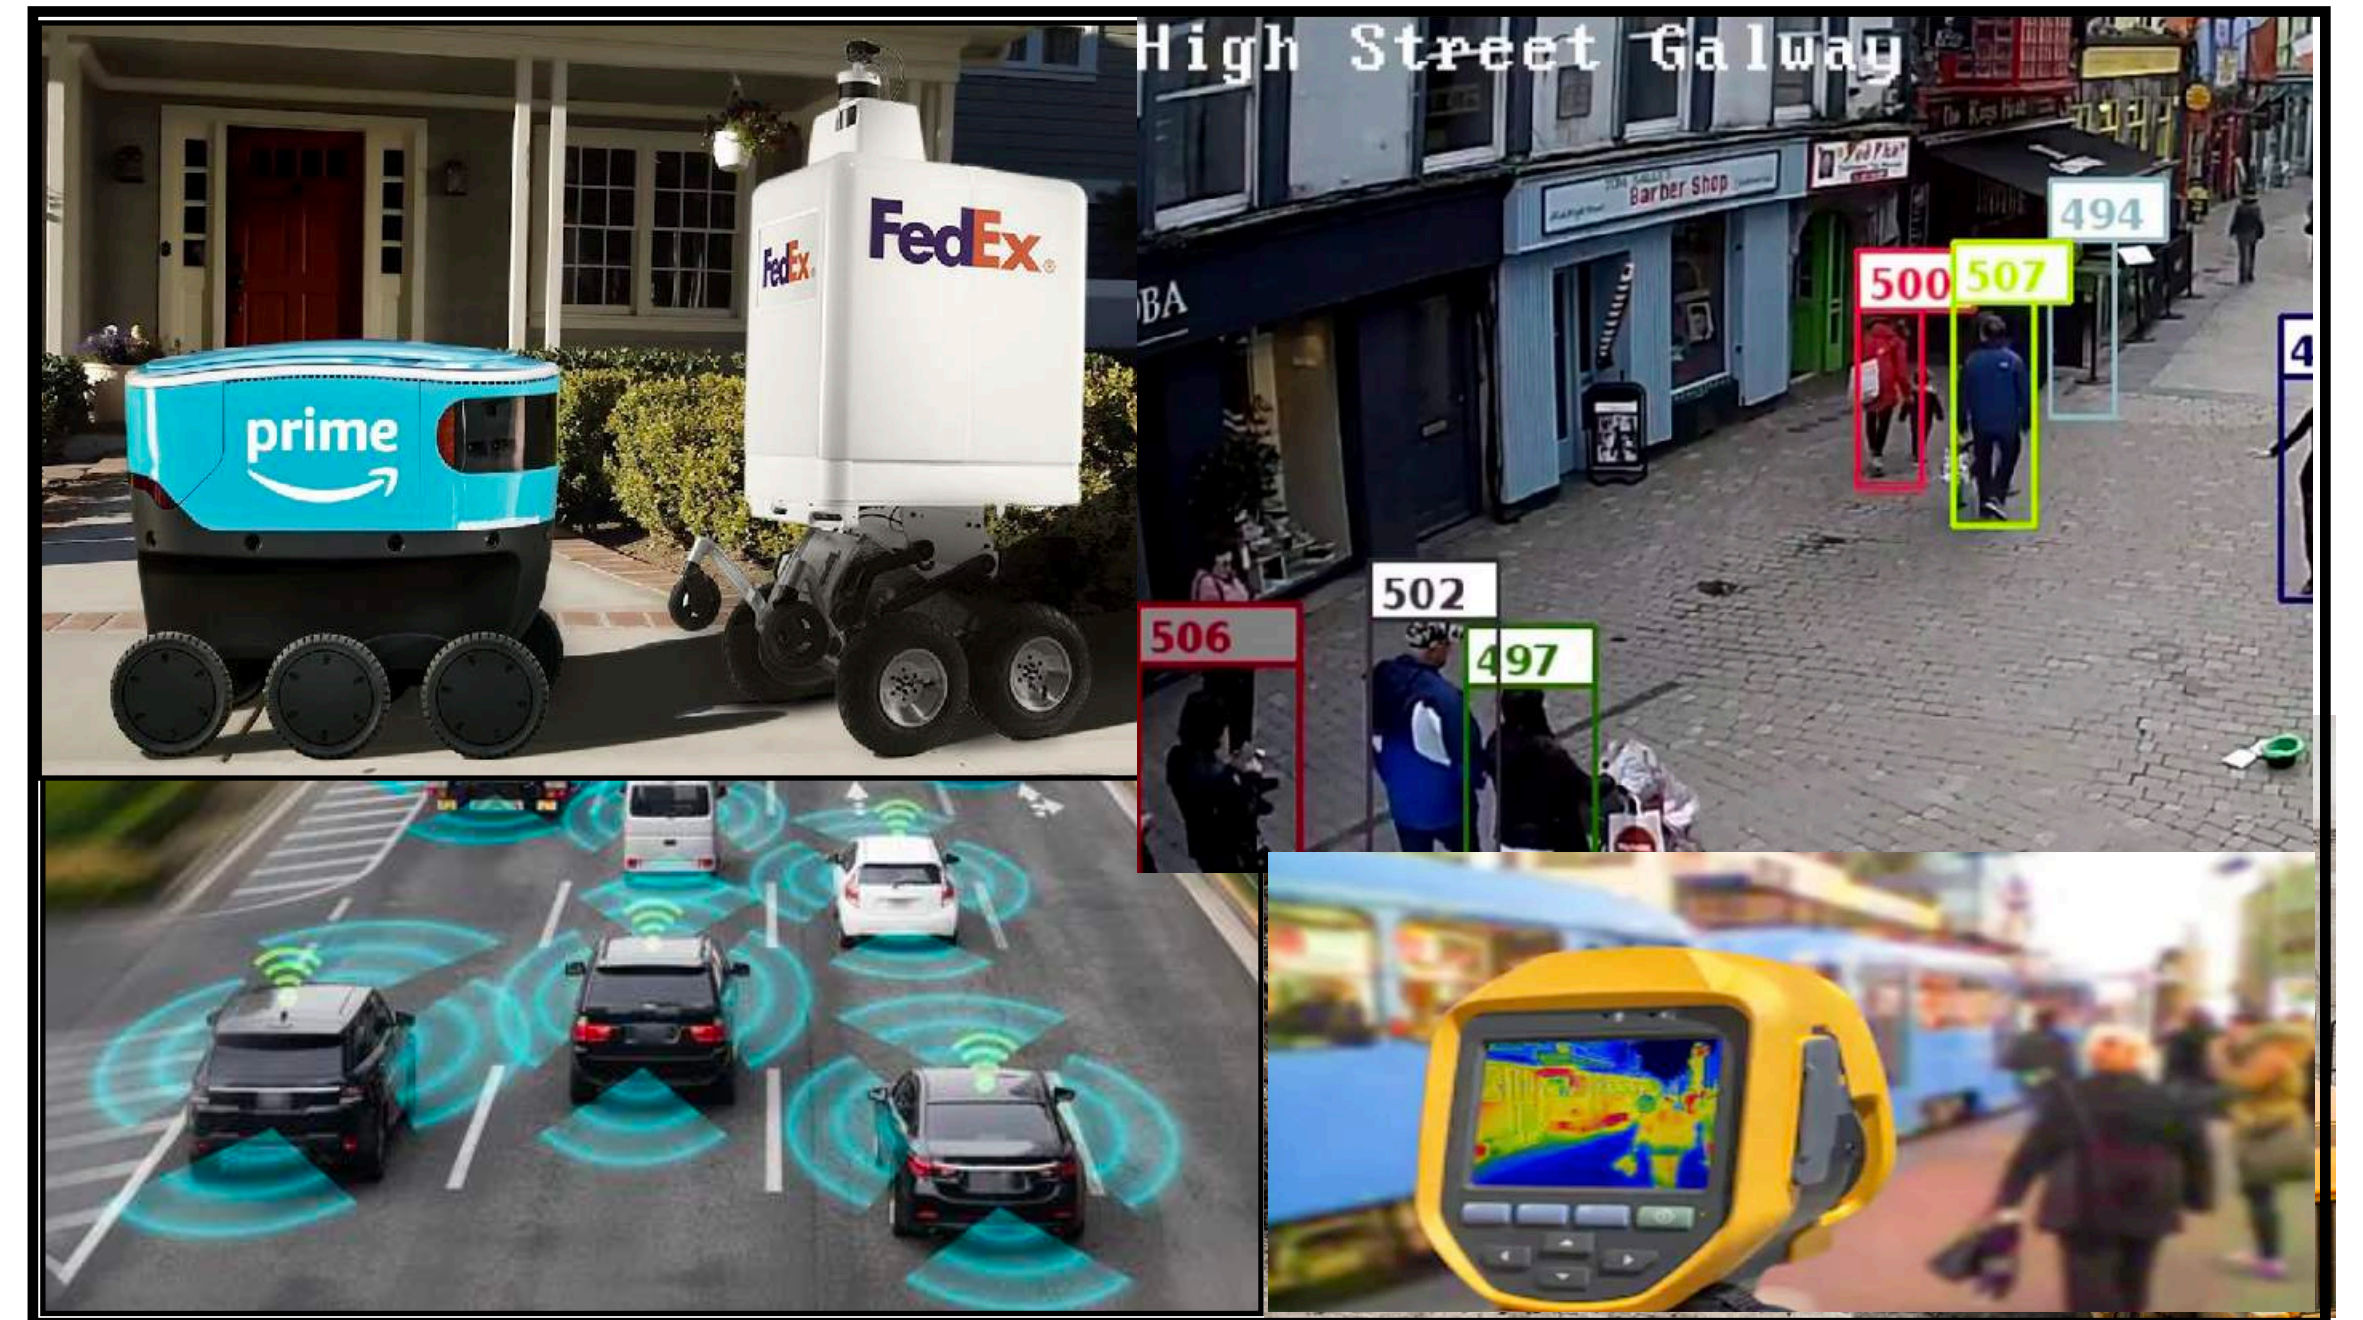

3D LiDAR will unleash the Spatial Intelligence market.

Emerging new applications will unlock tremendous business value.