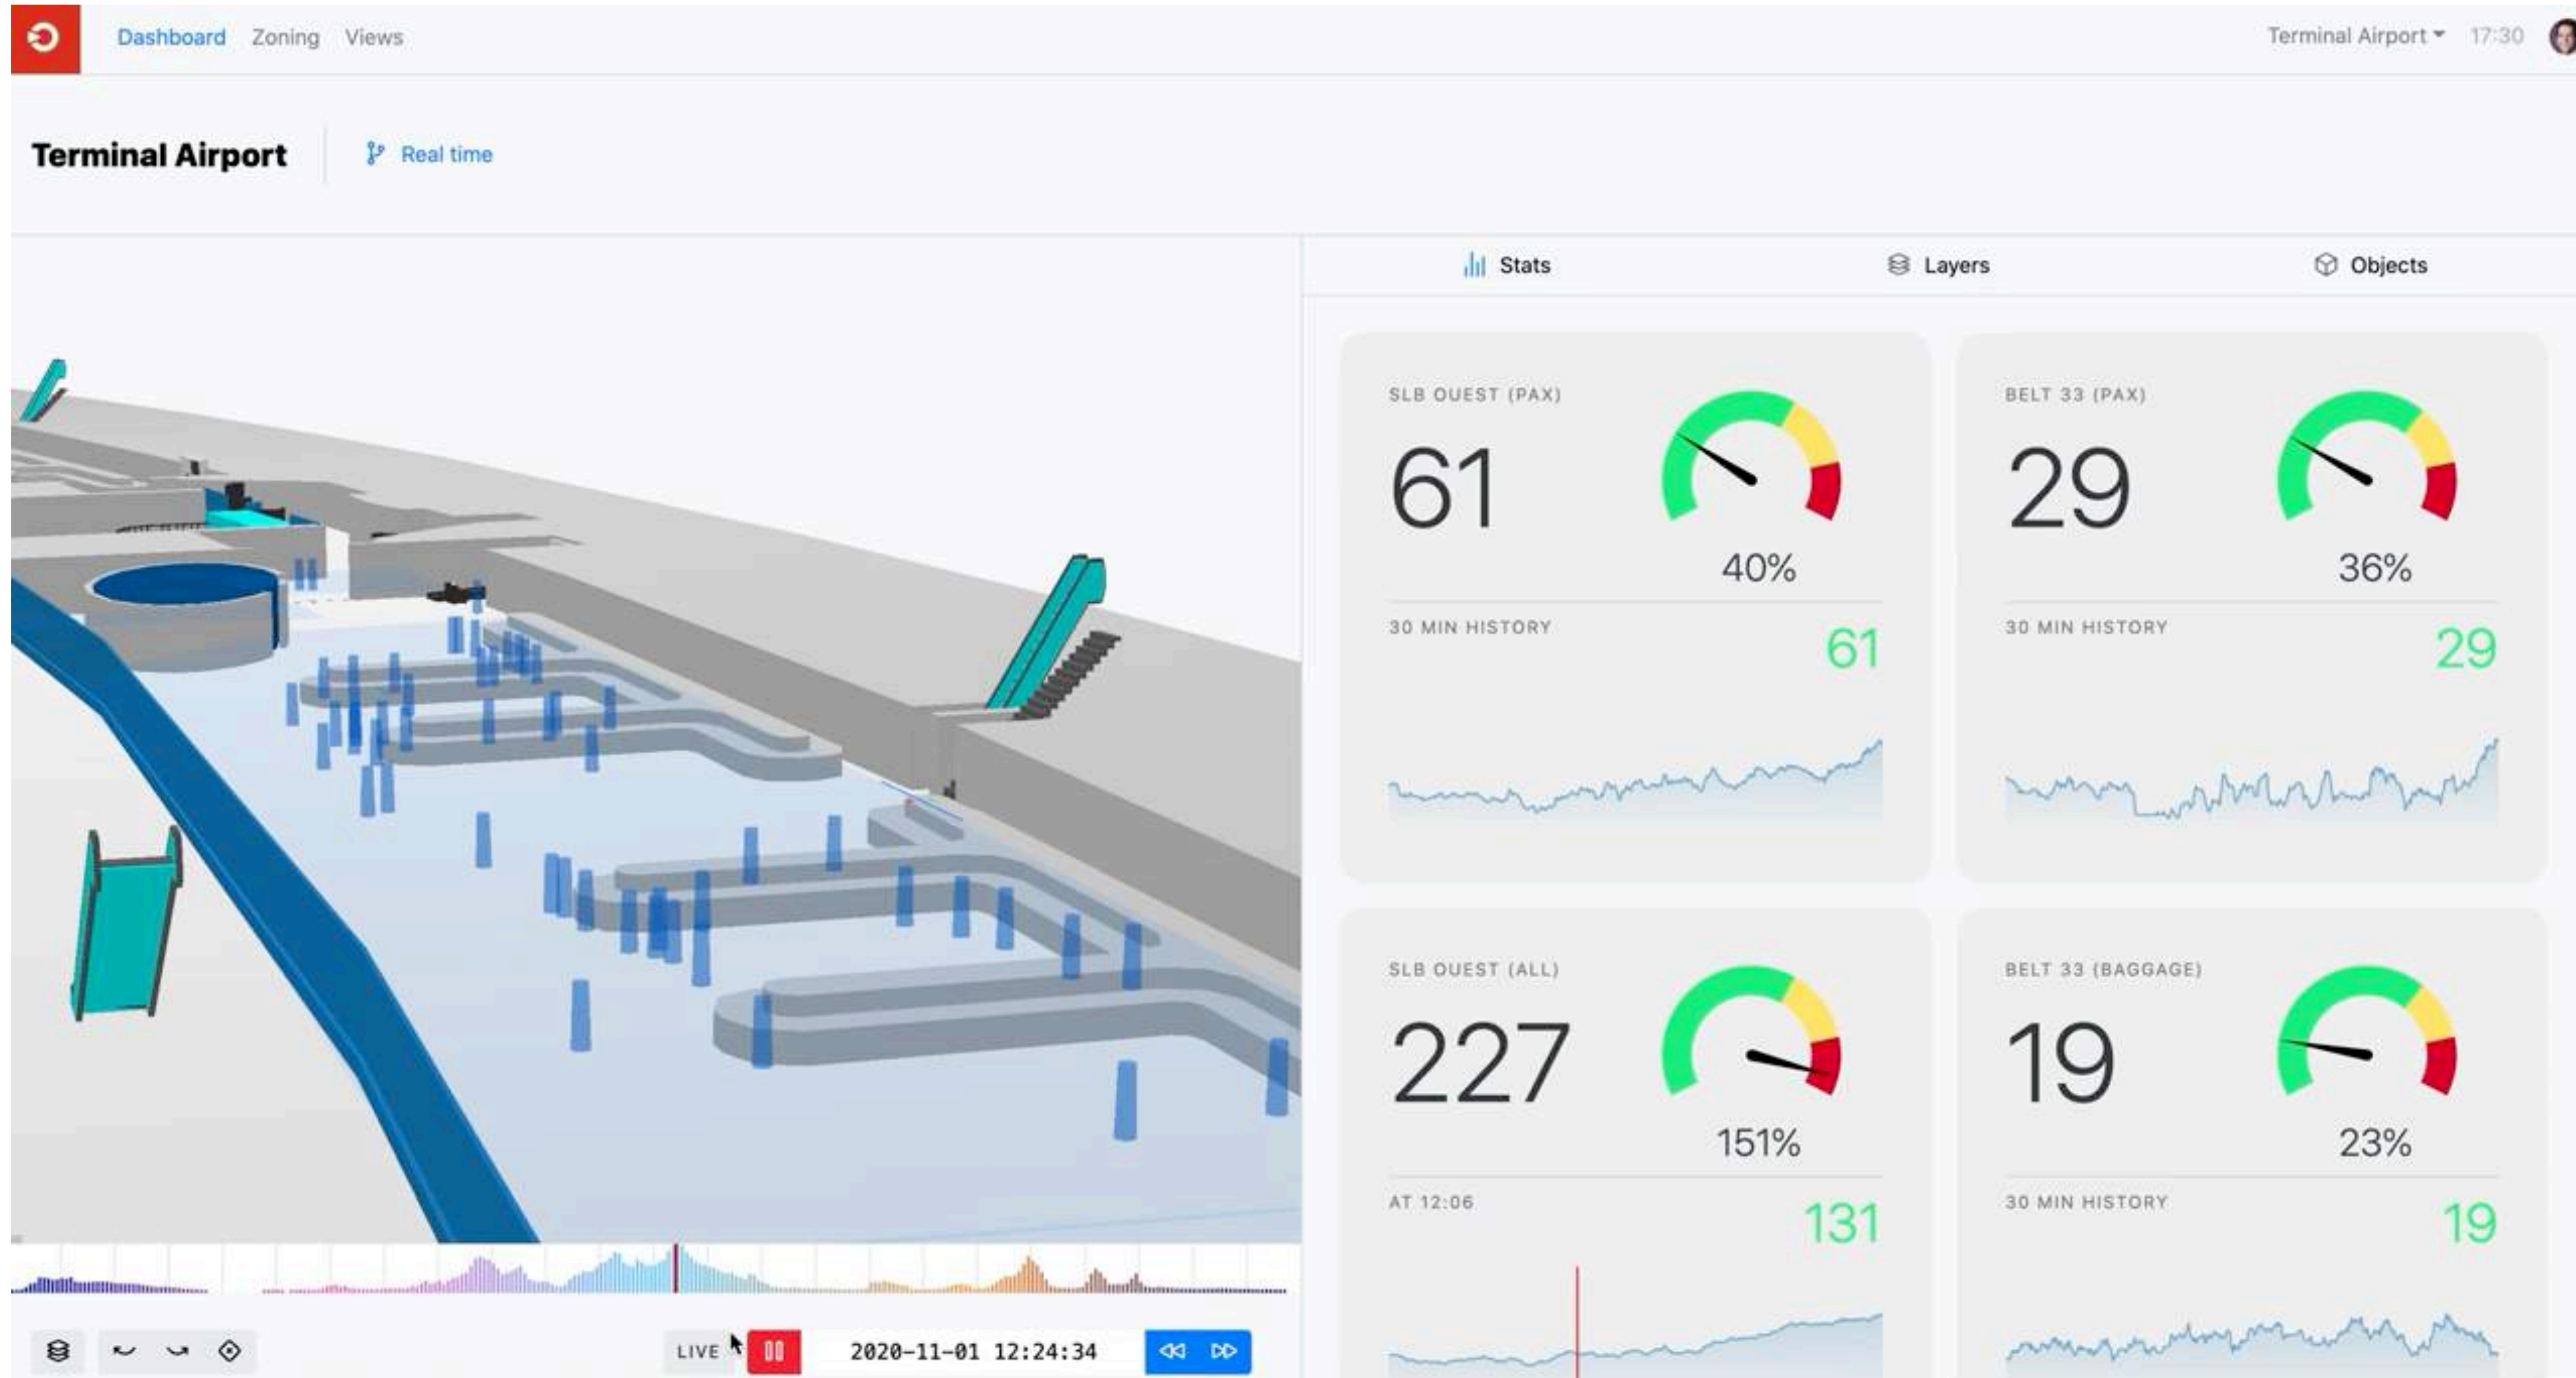

- Full velocity vector estimate per point
- Voxel-wise classification (*Ground, Moving, Moveable, Fixed, Vegetation...*)
- Free & Drivable space (*instantaneous & integrated*)

Object Tracking

- Detection & Tracking of Static and Moving objects
- Clustered point & Centroid (*instantaneous & integrated*)
- Bounding boxes (*Pose & Position, Velocity, Class*)

Customer Application

Smart Monitoring of Paris Charles-de-Gaulle Airport

Actionnable Spatial Intelligence

A broad set of applications & segments

Smarter & Safer Machines

Robotics & Drones

Live 3D Mapping

Infrastructure