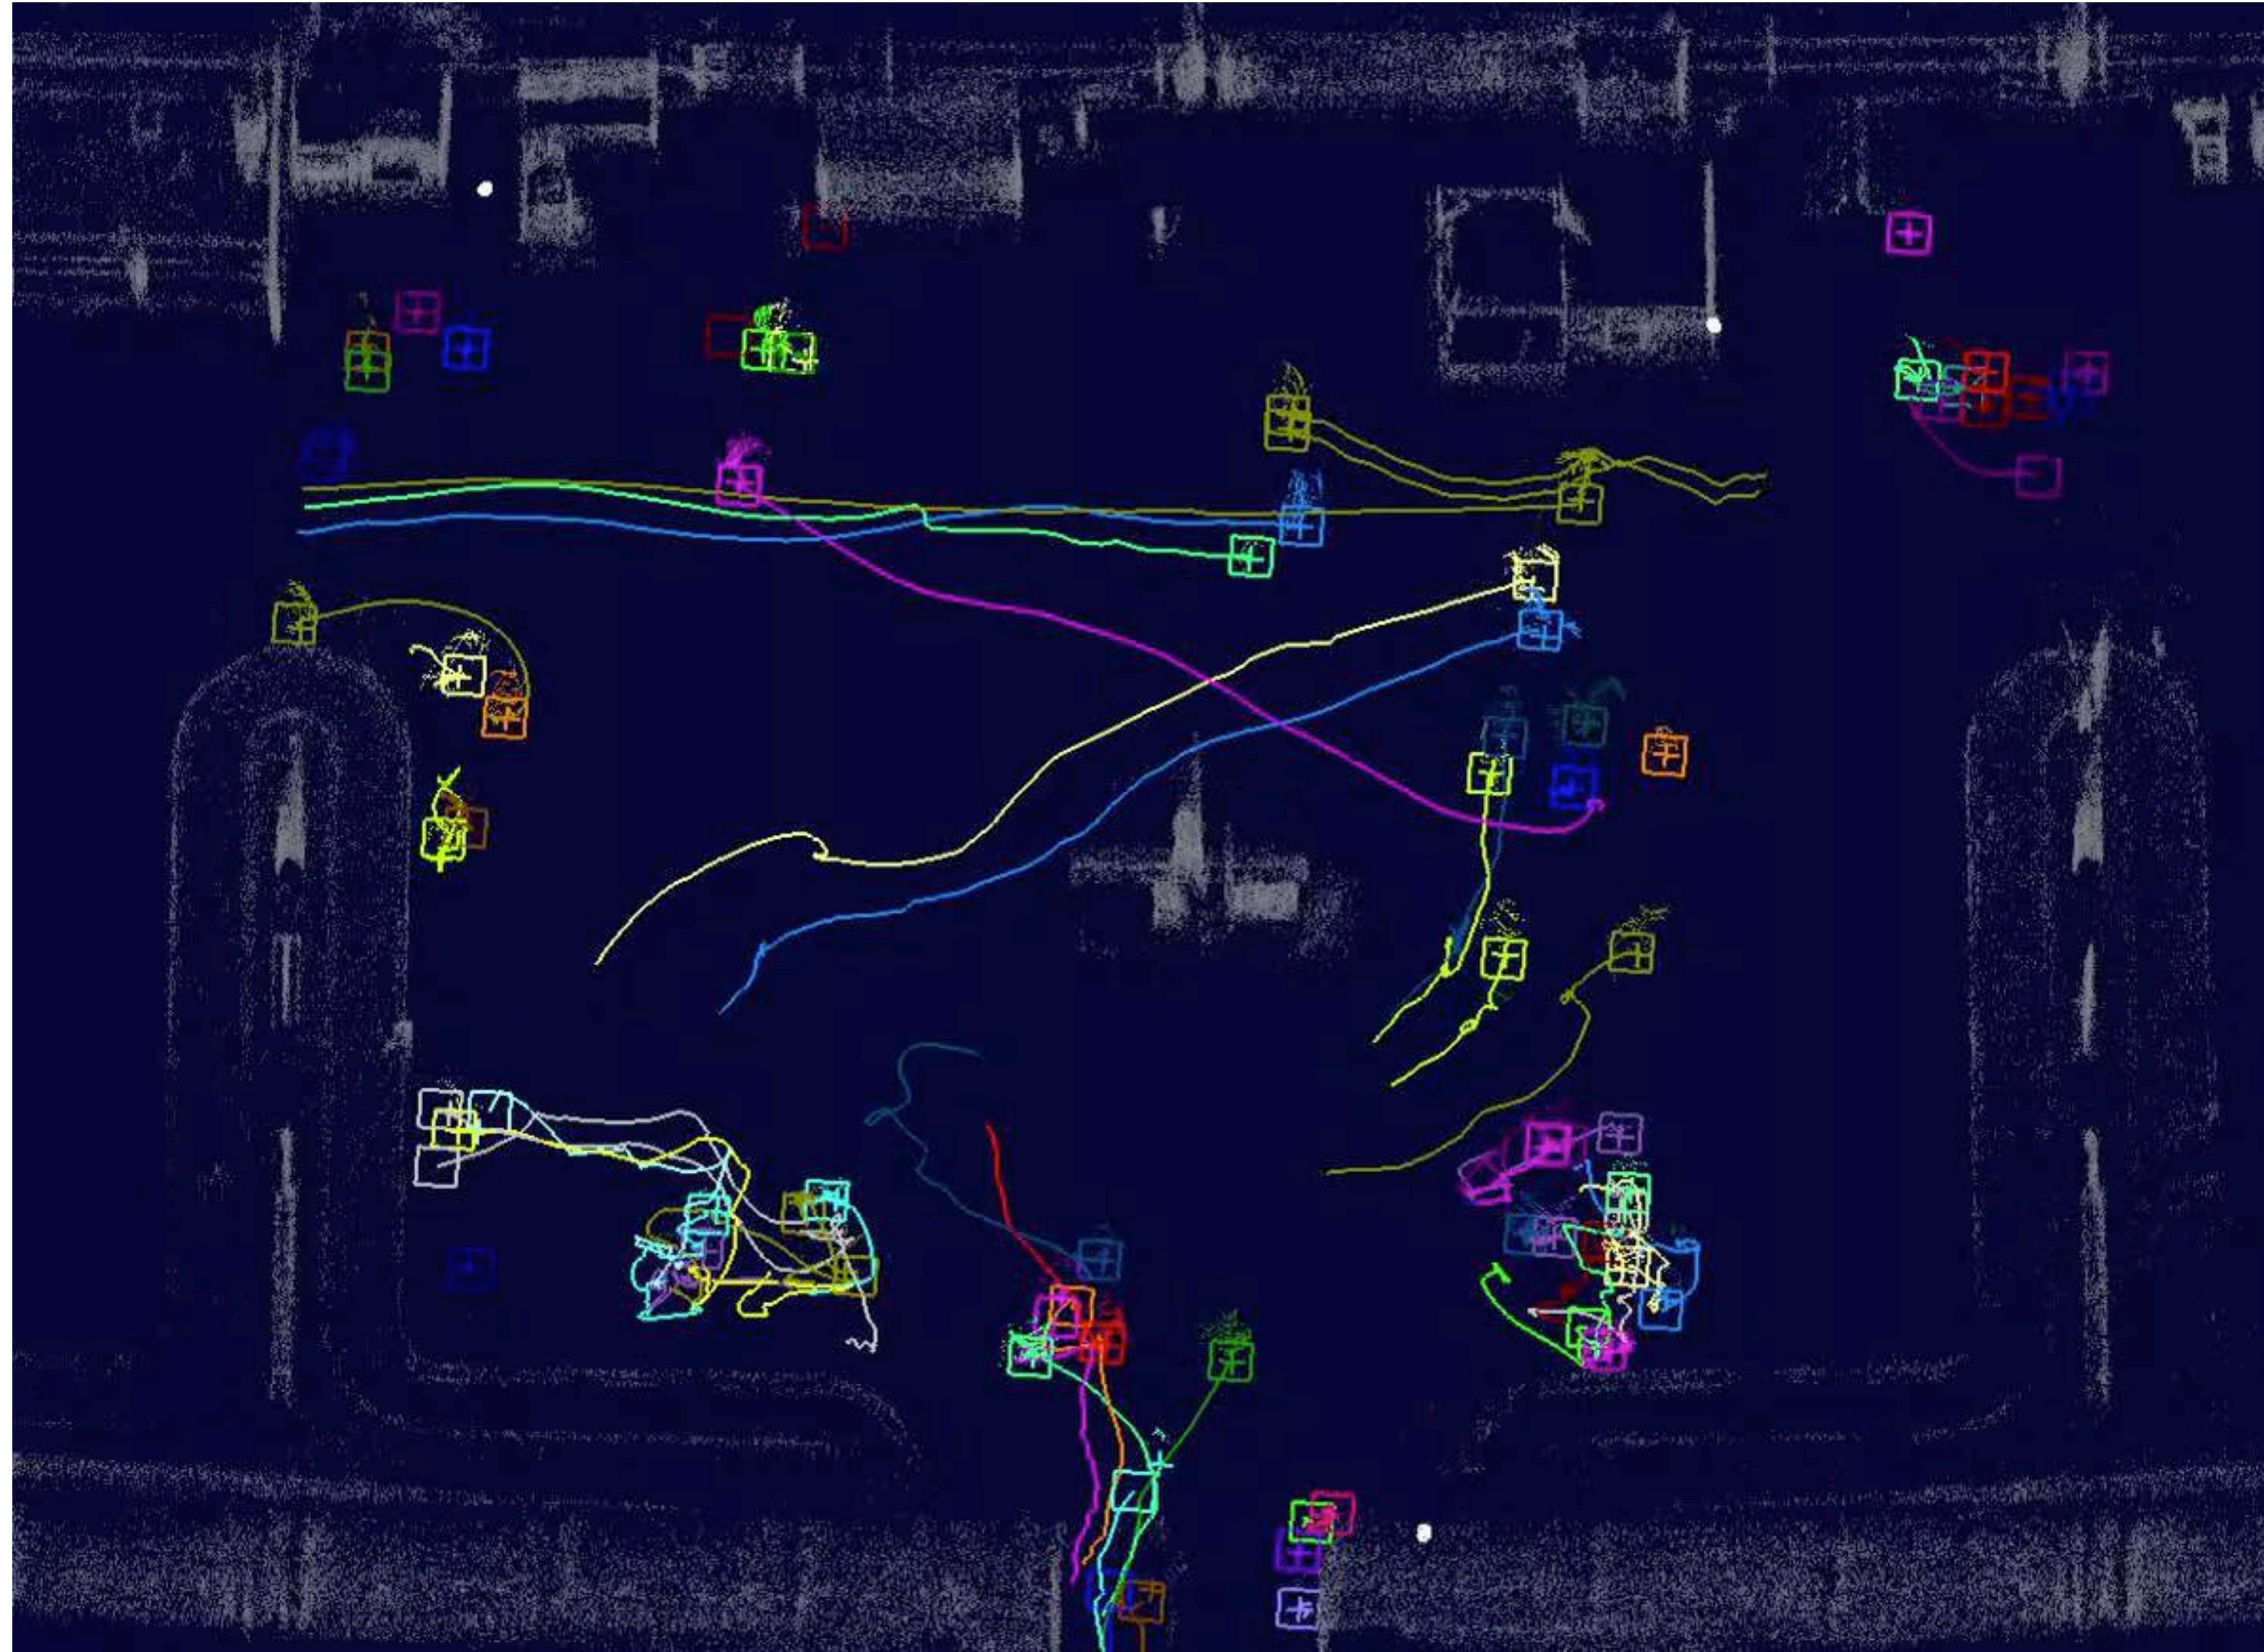

Augmented™
LiDAR

SLAM on Chip[©]

- Relative 6DoF Ego-Motion (*up to 1k frames integration*)
- Absolute Localisation within a map
- Geo-referenced pose & position output (*without GPS input*)

Point-wise perception

- Full velocity vector estimate per point
- Voxel-wise classification (*Ground, Moving, Moveable, Fixed, Vegetation...*)
- Free & Drivable space (*instantaneous & integrated*)

Object Tracking

- Detection & Tracking of Static and Moving objects
- Clustered point & Centroid (*instantaneous & integrated*)
- Bounding boxes (*Pose & Position, Velocity, Class*)

Spatial Intelligence

Smarter Premises

ie. Airports, Shopping Malls...

Smarter Machines

ie. Robotics, Vehicles, Industry

The first Real-time Edge LiDAR computing:

Real-time Edge LiDAR computing:

outsight

Customer Application

Smart Monitoring of Paris Charles-de-Gaulle Airport

Actionnable Spatial Intelligence

A broad set of applications & segments

Smarter & Safer Machines

Robotics & Drones

Live 3D Mapping

Infrastructure