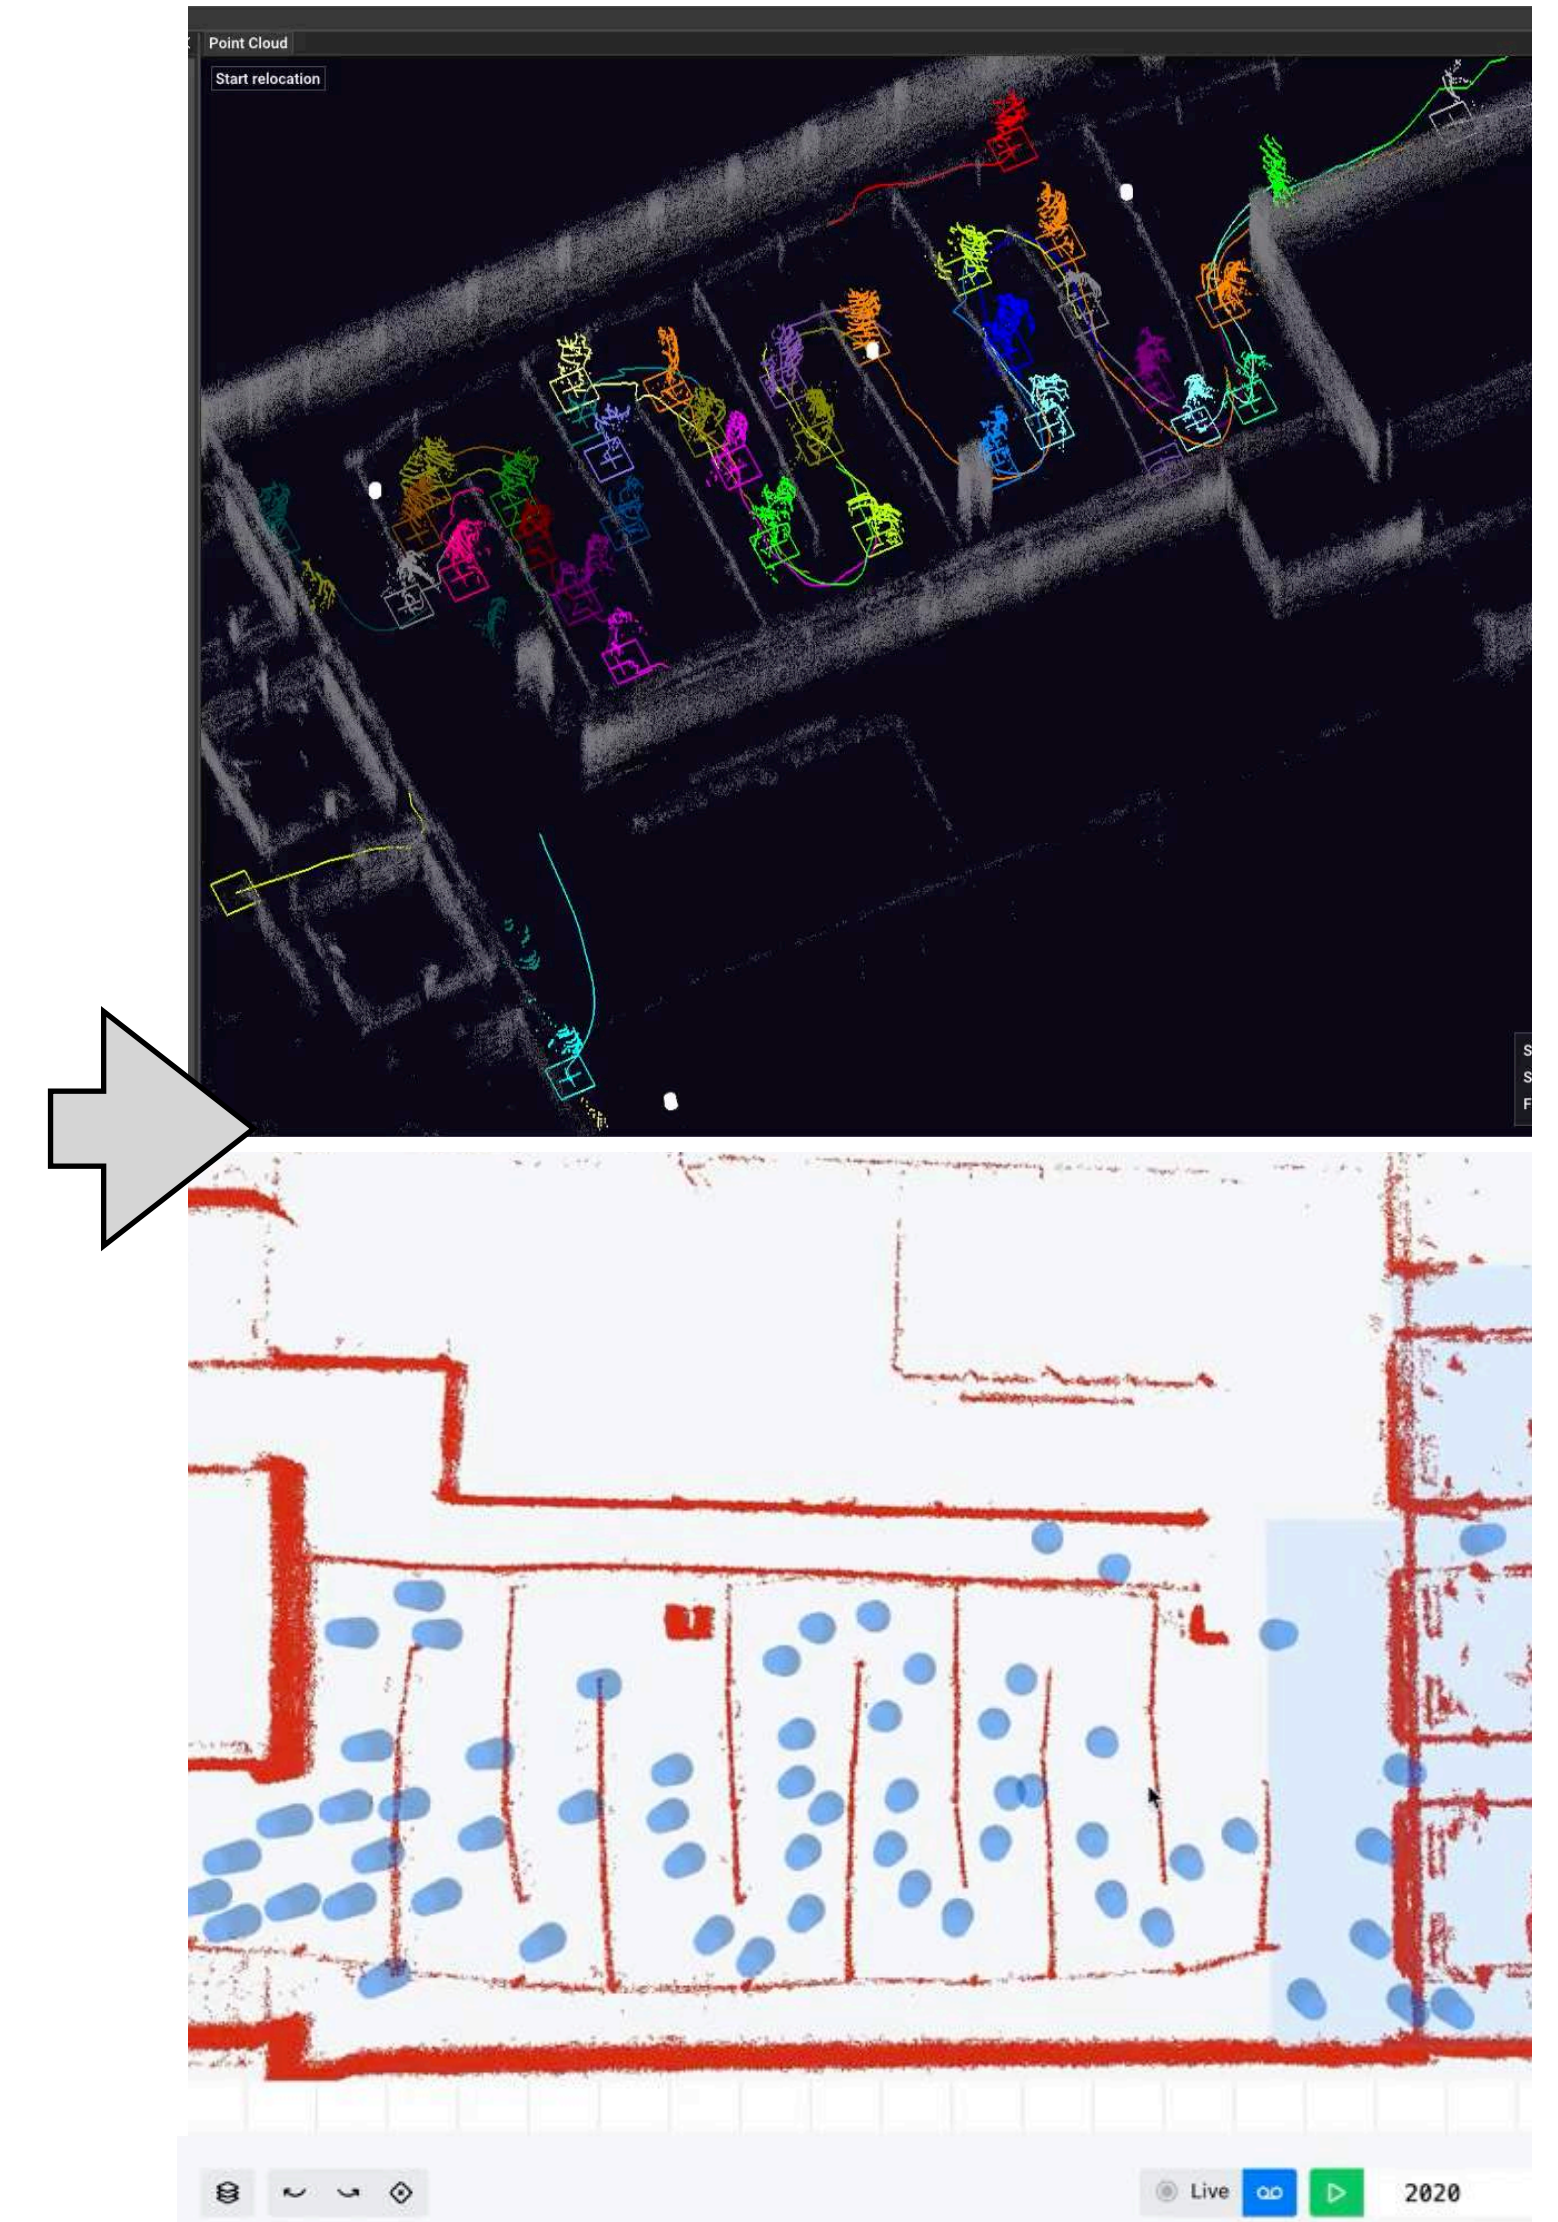

- Full velocity vector estimate per point
- Voxel-wise classification (*Ground, Moving, Moveable, Fixed, Vegetation...*)
- Free & Drivable space (*instantaneous & integrated*)

Object Tracking

- Detection & Tracking of Static and Moving objects
- Clustered point & Centroid (*instantaneous & integrated*)
- Bounding boxes (*Pose & Position, Velocity, Class*)

Spatial Intelligence

Smarter Premises

ie. Airports, Shopping Malls...

Smarter Machines

ie. Robotics, Vehicles, Industry

The first Real-time Edge LiDAR computing:

Real-time Edge LiDAR computing:

outsight

Customer Application

Smart Monitoring of Paris Charles-de-Gaulle Airport

Actionnable Spatial Intelligence

A broad set of applications & segments

Smarter & Safer Machines

Robotics & Drones

Live 3D Mapping

Infrastructure