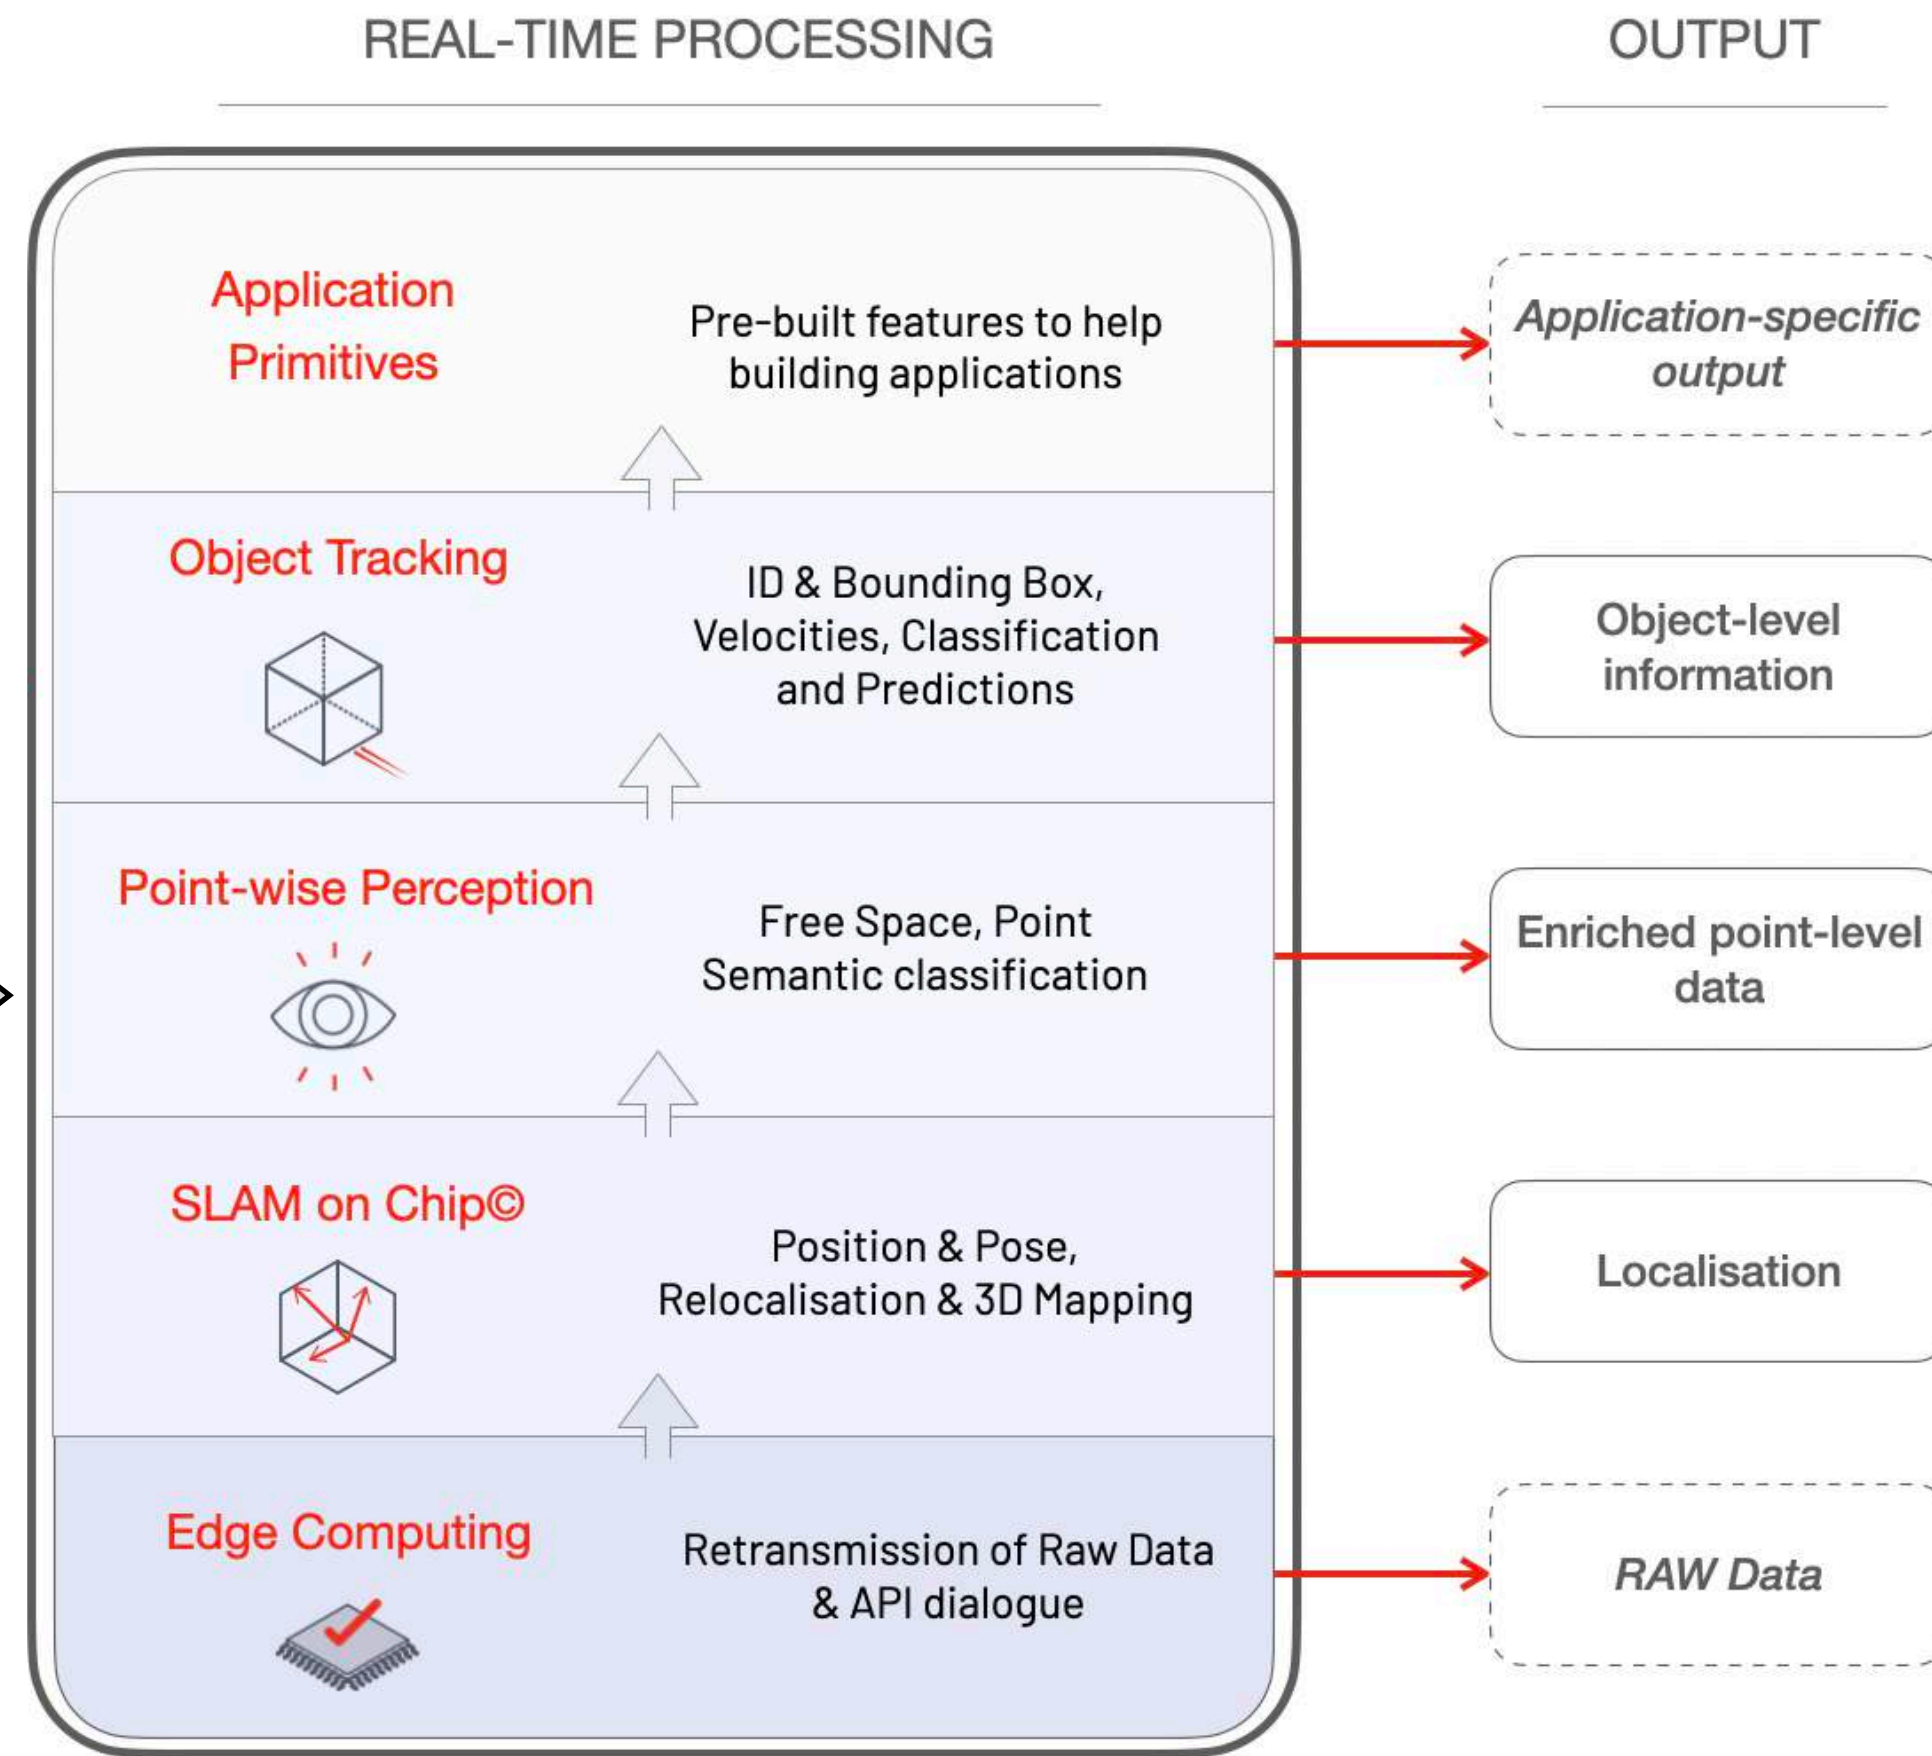

Augmented™
LiDAR

SLAM on Chip[©]

- Relative 6DoF Ego-Motion (*up to 1k frames integration*)
- Absolute Localisation within a map
- Geo-referenced pose & position output (*without GPS input*)

Point-wise perception

- Full velocity vector estimate per point
- Voxel-wise classification (*Ground, Moving, Moveable, Fixed, Vegetation...*)
- Free & Drivable space (*instantaneous & integrated*)

Object Tracking

- Detection & Tracking of Static and Moving objects
- Clustered point & Centroid (*instantaneous & integrated*)
- Bounding boxes (*Pose & Position, Velocity, Class*)

Spatial Intelligence

Smarter Premises

ie. Airports, Shopping Malls...

Smarter Machines

ie. Robotics, Vehicles, Industry

The first Real-time Edge LiDAR computing:

Real-time Edge LiDAR computing:

outsight

Customer Application

Smart Monitoring of Paris Charles-de-Gaulle Airport

Actionnable Spatial Intelligence

A broad set of applications & segments

Smarter & Safer Machines

Robotics & Drones

Live 3D Mapping

Infrastructure