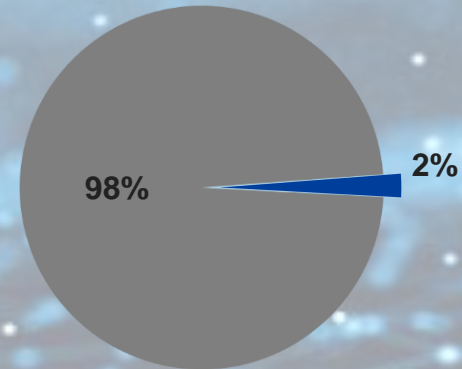

DATASET

■ No defective ■ Defective

Confusion Matrix

		Predicted Class	
		no defect	defect
Target Class	no defect	3471	241
	defect	3	46

Accuracy: 94%

Conservative approach:
prefer to predict more samples as defective