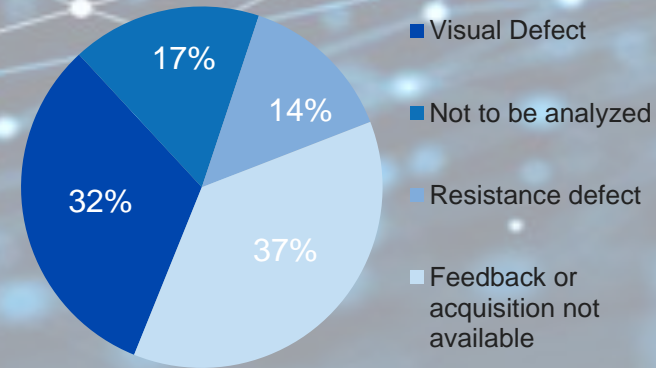

DATASET

■ No defective ■ Defective

Confusion Matrix

		Predicted Class	
		no defect	defect
Target Class	no defect	3471	241
	defect	3	46

Accuracy: 94%

Conservative approach:
prefer to predict more samples as defective