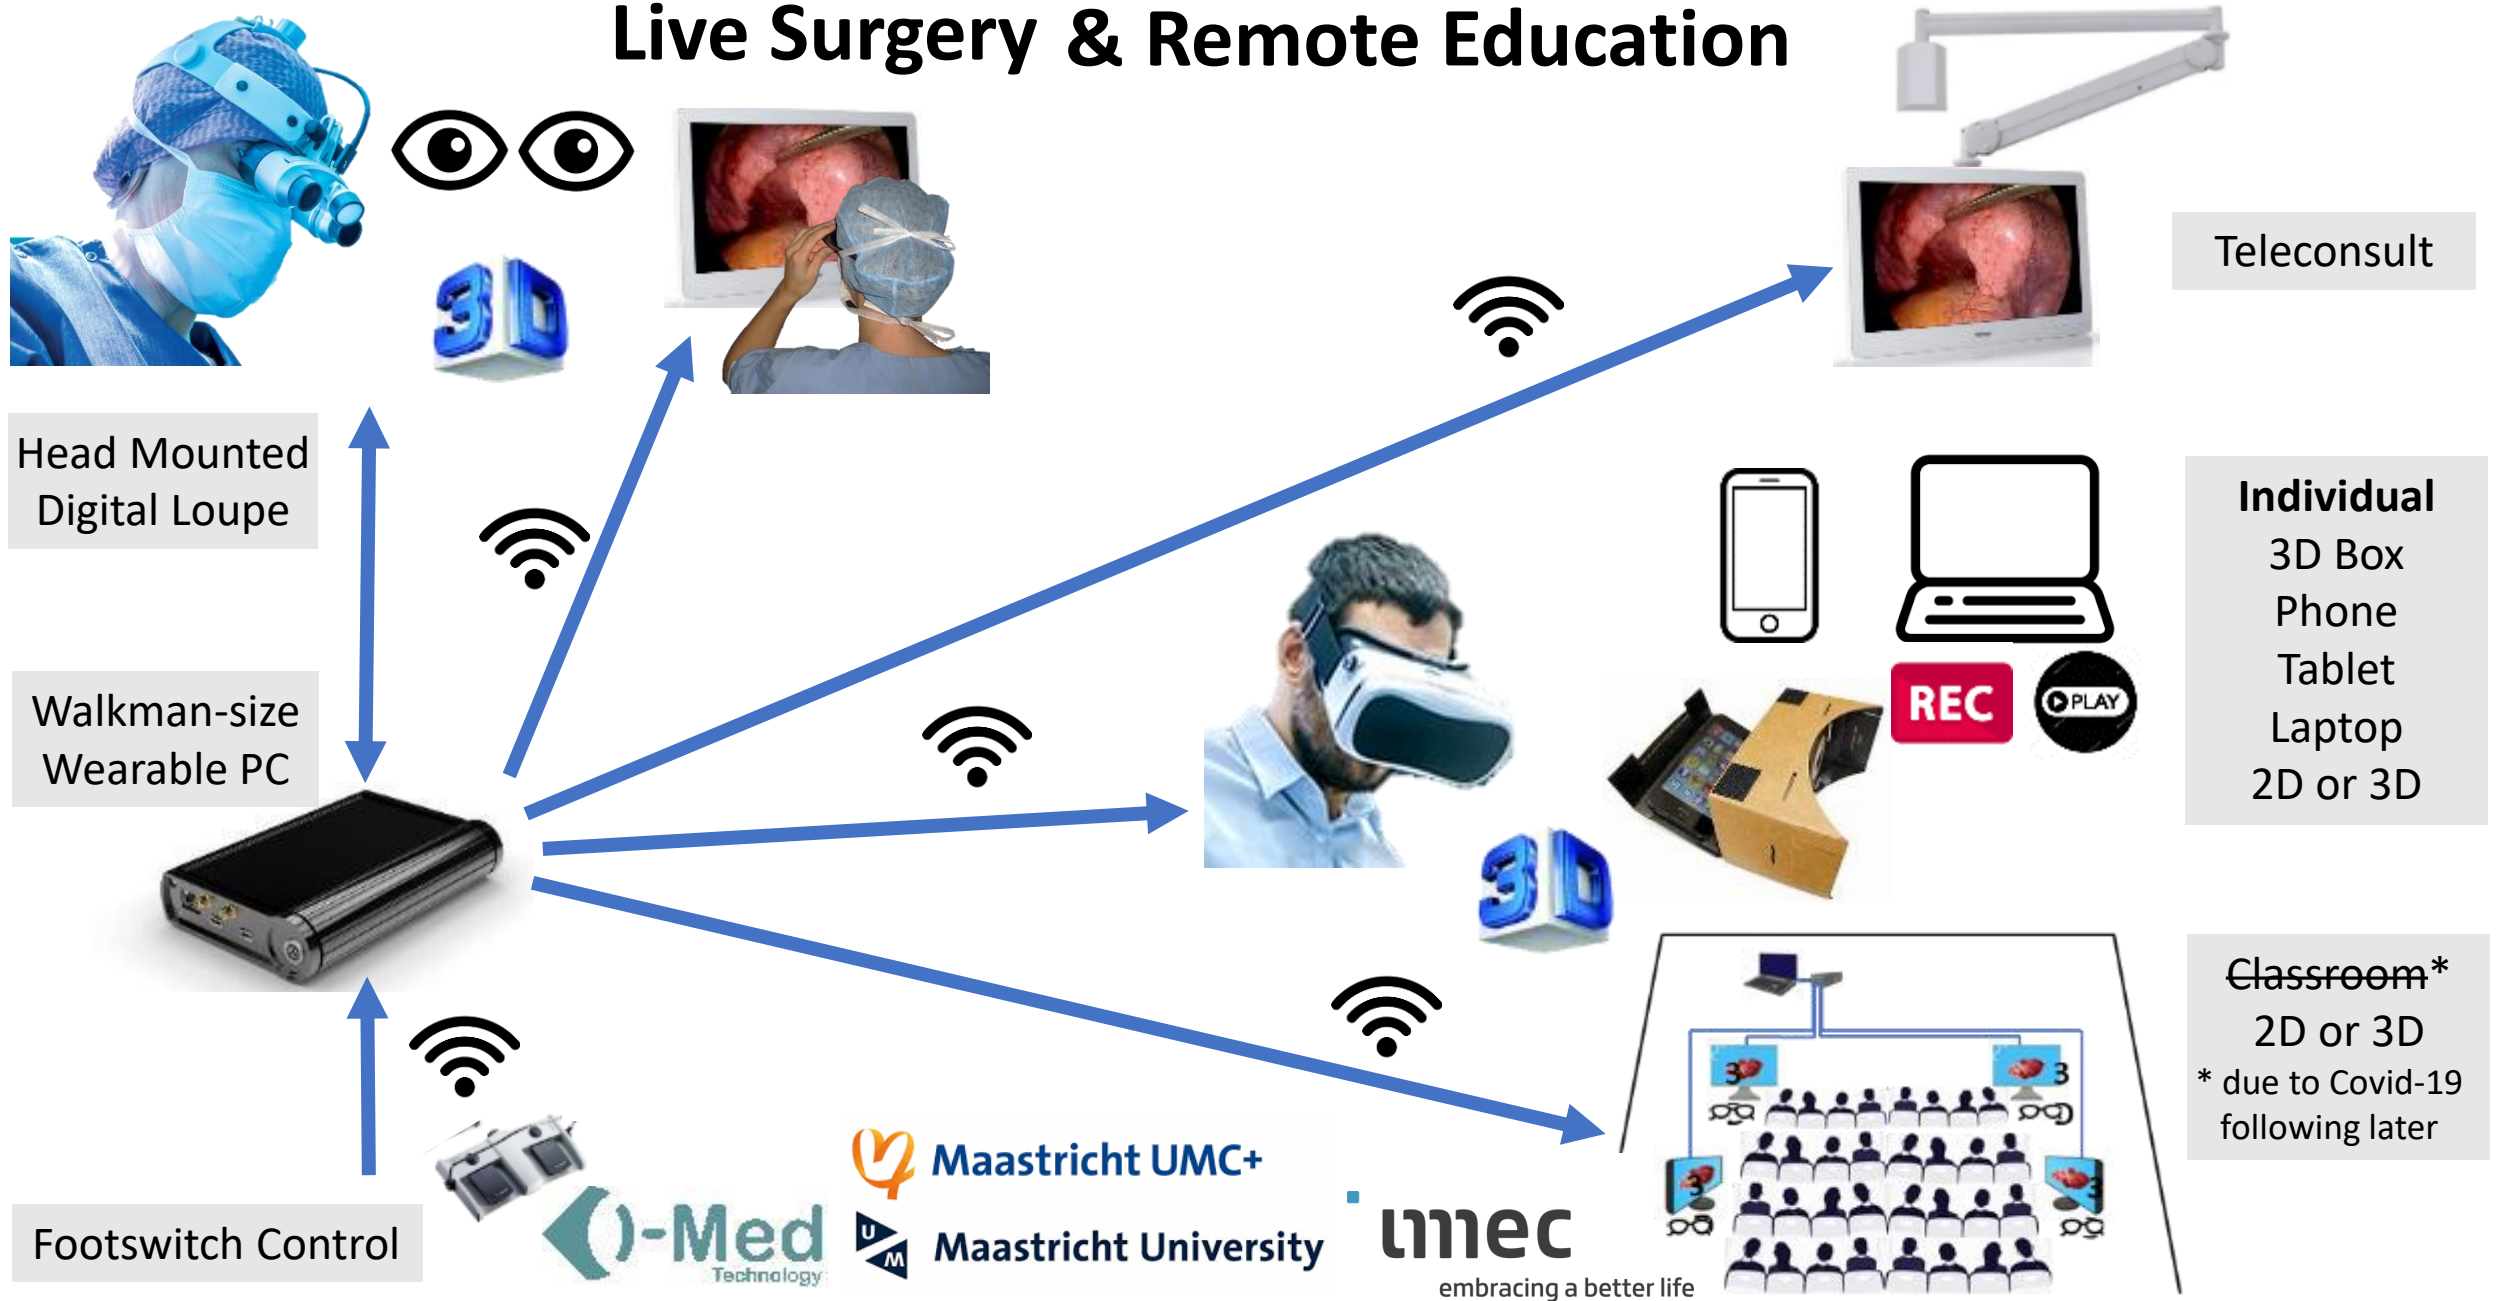

Realizing Head-Worn 3D Surgical Spectral Imaging

Fokko.Wieringa@imec.nl

2007 → 2020

embracing a better life

Live Surgery & Remote Education

Head Mounted Digital Loupe

Walkman-size Wearable PC

Footswitch Control

Teleconsult

Individual
3D Box
Phone
Tablet
Laptop
2D or 3D

Classroom*
2D or 3D
* due to Covid-19 following later

-Med Technology **Maastricht UMC+** **Maastricht University** **imec**
embracing a better life

3D Visualizing the invisible: Surgically

We welcome consortium partners for Phase II of:

Fokko.Wieringa@imec.nl